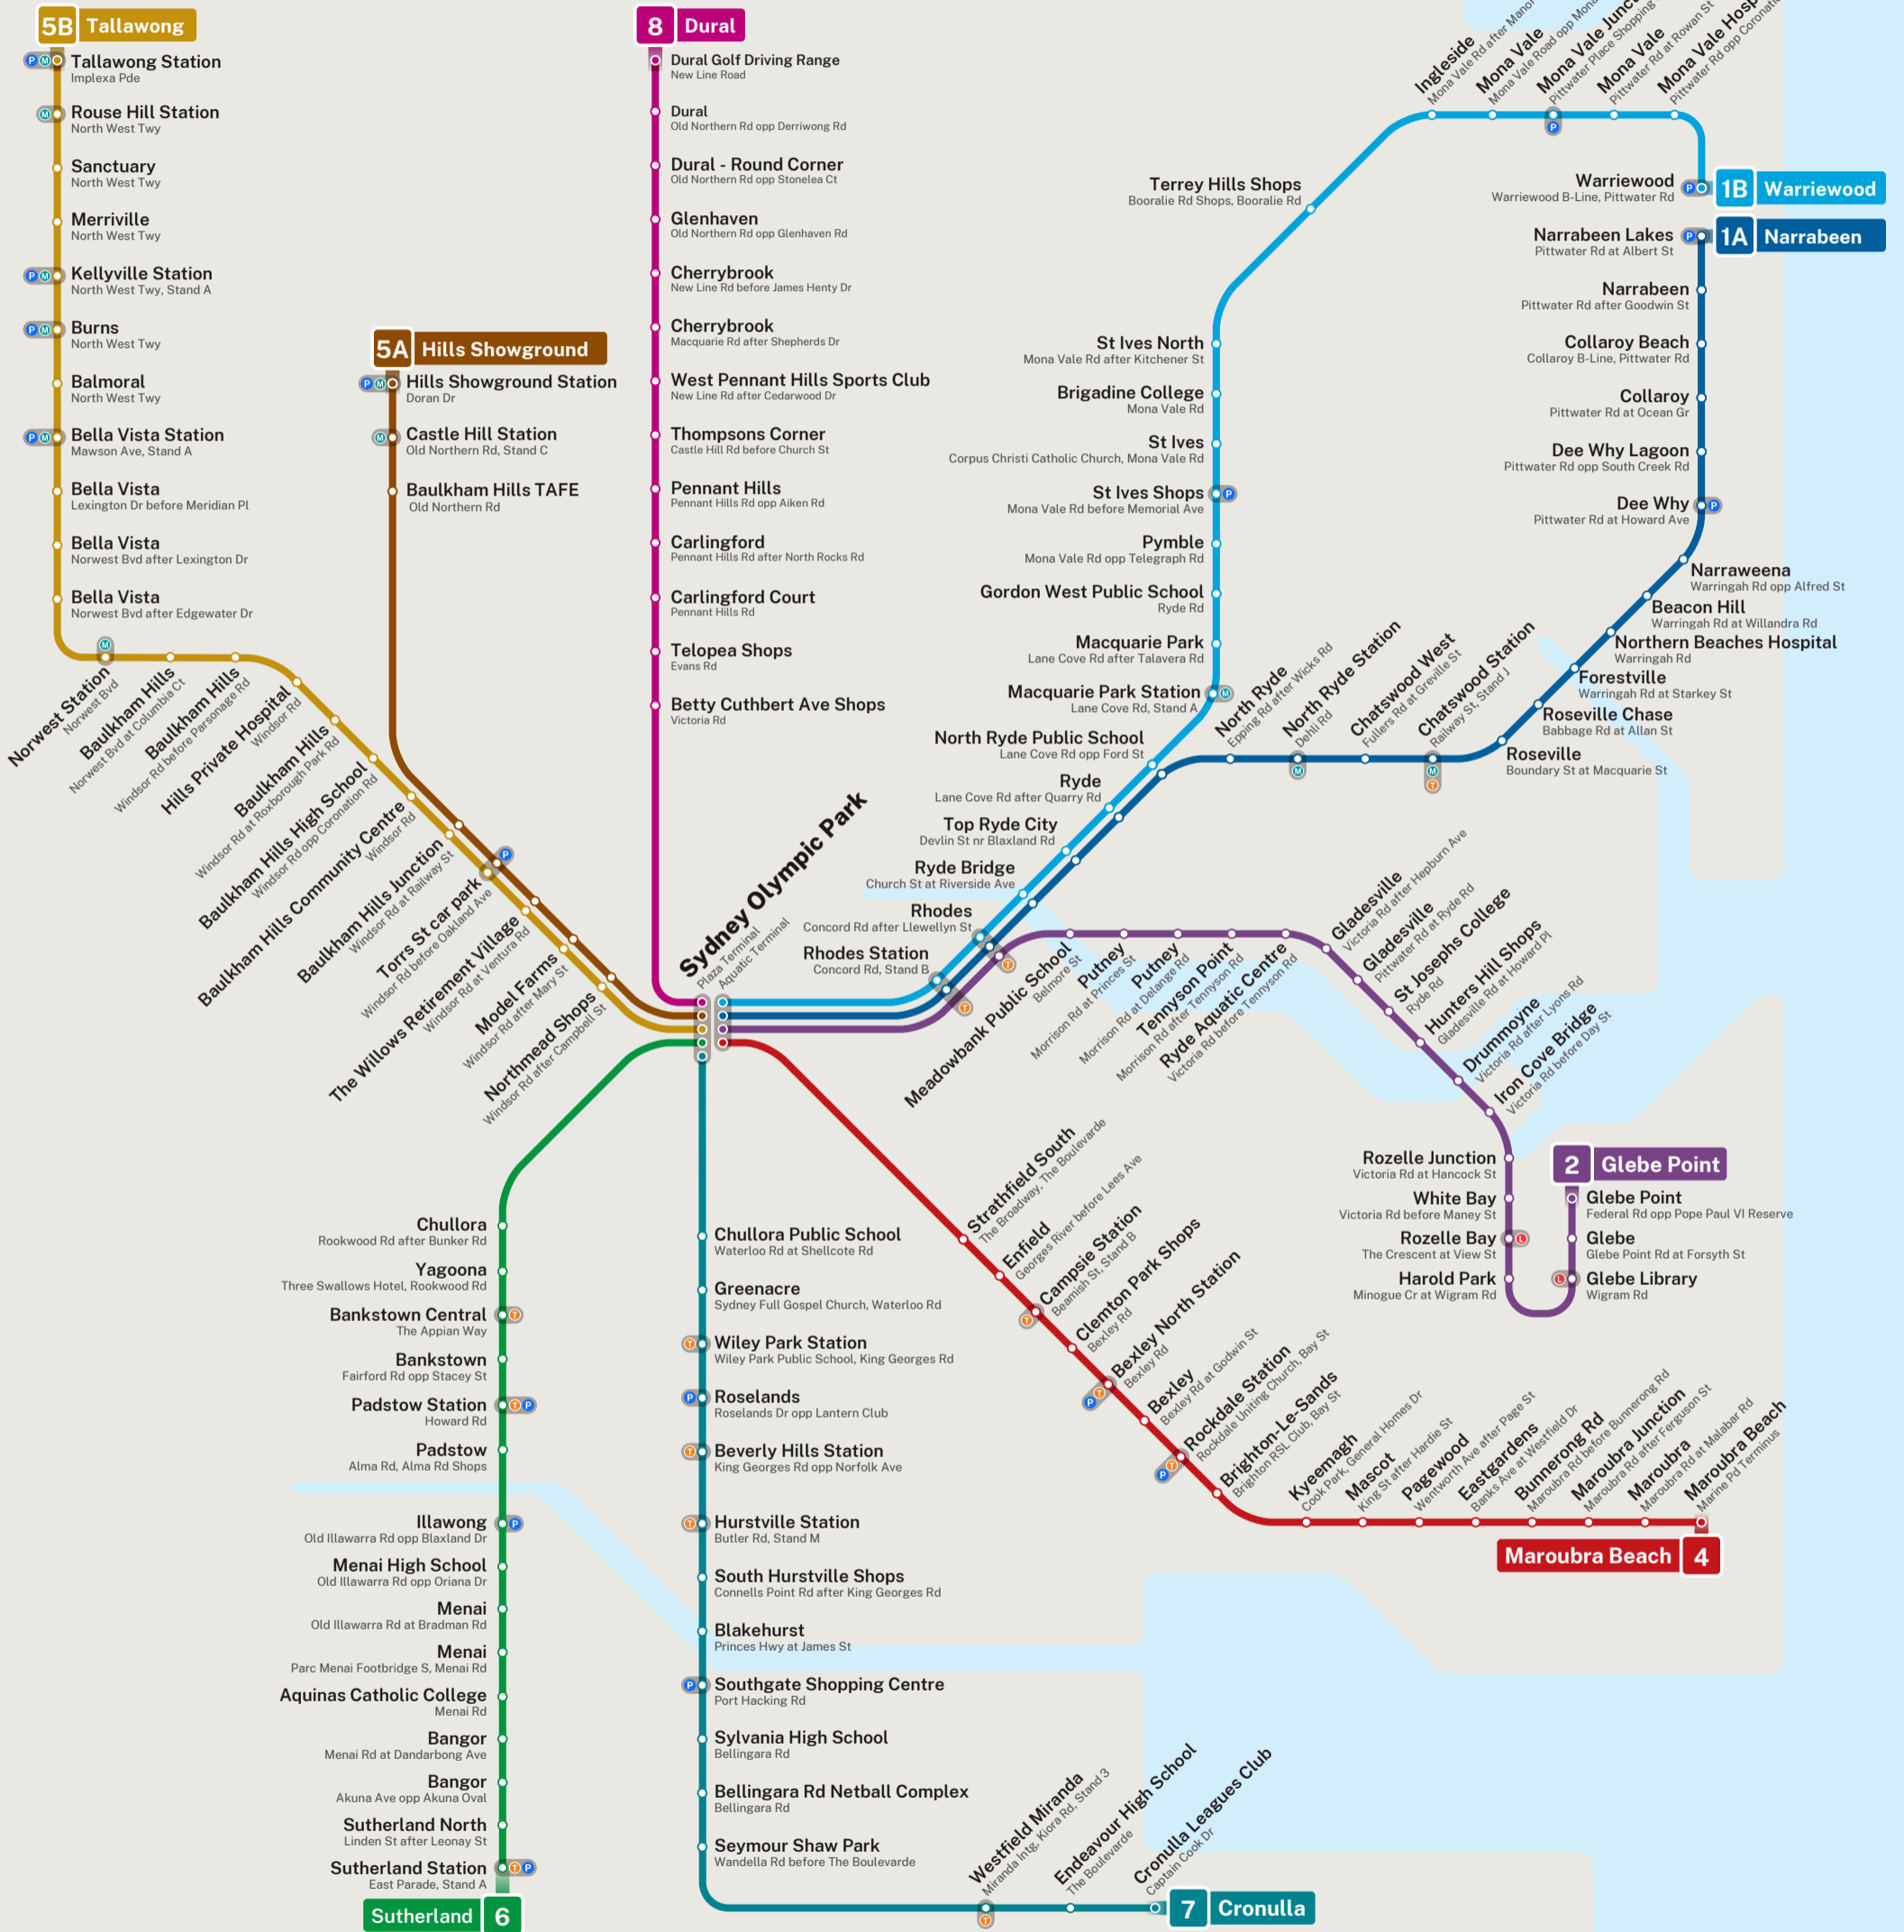

Sydney Olympic Park Major Event Buses

B Bus

Sydney Olympic Park Major Event Buses

1A Narrabeen via Chatswood, Frenchs Forest & Dee Why

1B Warriewood via Macquarie Park, West Pymble and St Ives

2 Glebe Point via Ryde, Hunters Hill and Drummoyne

4 Maroubra Beach via Campsie, Rockdale Mascot and Eastgardens

5A Hills Showground via Northmead, Baulkham Hills and Castle Hill

5B Tallawong via Northmead, Norwest and North-West Twy

6 Sutherland via Bankstown, Bangor and Menai

7 Cronulla via Roselands, Hurstville and Miranda

8 Dural via Carlingford and Cherrybrook

Check timetables and trip planners for services and connections

Visit transportnsw.info